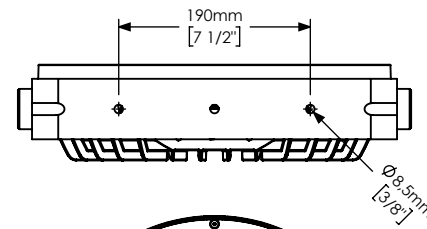

Description : MARS B

Code : AL8022

Scale : 1:5

SHEET 1 OF 2

Revision :

DIMENSIONS ARE IN MILLIMETERS [BRACKETED DIMENSIONS ARE IN INCHES]

GRIVEN 

<http://www.griven.com>

WITH VISOR AL8010

WITH SNOOT AL8012

WITH WIRE GUARD AL8013

WITH 3G BRACKET

Description : MARS B

Code : AL8022

Revision : 03

Scale : 1:7.5

SHEET 2 OF 2

DIMENSIONS ARE IN MILLIMETERS [BRACKETED DIMENSIONS ARE IN INCHES]

GRIVEN 

<http://www.griven.com>