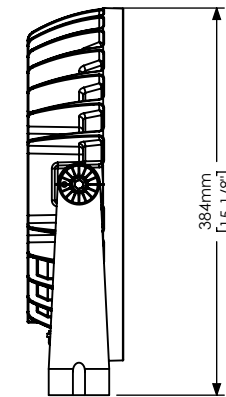

Description : MARS B

Code : AL8022

Scale : 1:5

SHEET 1 OF 2

Revision :

DIMENSIONS ARE IN MILLIMETERS [BRACKETED DIMENSIONS ARE IN INCHES]

GRIVEN 

<http://www.griven.com>

WITH VISOR AL8010

WITH SNOOT AL8012

WITH WIRE GUARD AL8013

WITH 3G BRACKET

Description : MARS B

Code : AL8022

Revision : 03

Scale : 1:7.5

SHEET 2 OF 2

DIMENSIONS ARE IN MILLIMETERS [BRACKETED DIMENSIONS ARE IN INCHES]

GRIVEN 

<http://www.griven.com>