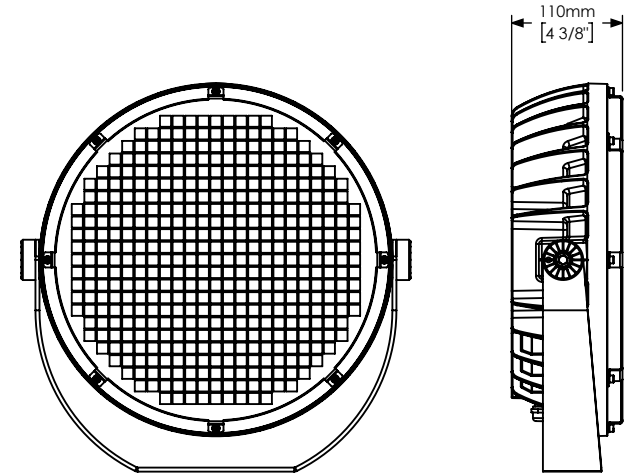

Description : MARS B

Code : AL8022

Scale : 1:5

SHEET 1 OF 2

Revision :

DIMENSIONS ARE IN MILLIMETERS [BRACKETED DIMENSIONS ARE IN INCHES]

GRIVEN 

<http://www.griven.com>

WITH VISOR AL8010

WITH SNOOT AL8012

WITH WIRE GUARD AL8013

WITH 3G BRACKET

Description : MARS B

Code : AL8022

Revision : 03

Scale : 1:7.5

SHEET 2 OF 2

DIMENSIONS ARE IN MILLIMETERS [BRACKETED DIMENSIONS ARE IN INCHES]

GRIVEN 

<http://www.griven.com>