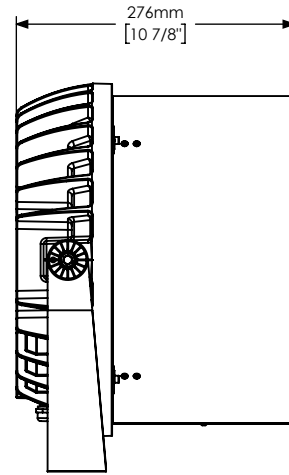

Description : MARS B

Code : AL8022

Scale : 1:5

SHEET 1 OF 2

Revision :

DIMENSIONS ARE IN MILLIMETERS [BRACKETED DIMENSIONS ARE IN INCHES]

GRIVEN 

<http://www.griven.com>

WITH VISOR AL8010

WITH SNOOT AL8012

WITH WIRE GUARD AL8013

WITH 3G BRACKET

Description : MARS B

Code : AL8022

Revision : 03

Scale : 1:7.5

SHEET 2 OF 2

DIMENSIONS ARE IN MILLIMETERS [BRACKETED DIMENSIONS ARE IN INCHES]

GRIVEN 

<http://www.griven.com>