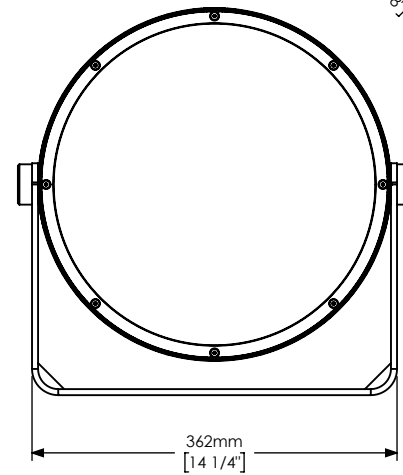

Description : MARS B

Code : AL8022

Scale : 1:5

SHEET 1 OF 2

Revision :

DIMENSIONS ARE IN MILLIMETERS [BRACKETED DIMENSIONS ARE IN INCHES]

GRIVEN 

<http://www.griven.com>

WITH VISOR AL8010

WITH SNOOT AL8012

WITH WIRE GUARD AL8013

WITH 3G BRACKET

Description : MARS B

Code : AL8022

Revision : 03

Scale : 1:7.5

SHEET 2 OF 2

DIMENSIONS ARE IN MILLIMETERS [BRACKETED DIMENSIONS ARE IN INCHES]

GRIVEN 

<http://www.griven.com>