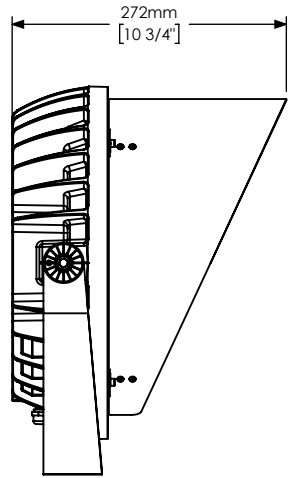

Description : MARS B

Code : AL8022

Scale : 1:5

SHEET 1 OF 2

Revision :

DIMENSIONS ARE IN MILLIMETERS [BRACKETED DIMENSIONS ARE IN INCHES]

GRIVEN 

<http://www.griven.com>

WITH VISOR AL8010

WITH SNOOT AL8012

WITH WIRE GUARD AL8013

WITH 3G BRACKET

Description : MARS B

Code : AL8022

Revision : 03

Scale : 1:7.5

SHEET 2 OF 2

DIMENSIONS ARE IN MILLIMETERS [BRACKETED DIMENSIONS ARE IN INCHES]

GRIVEN 

<http://www.griven.com>